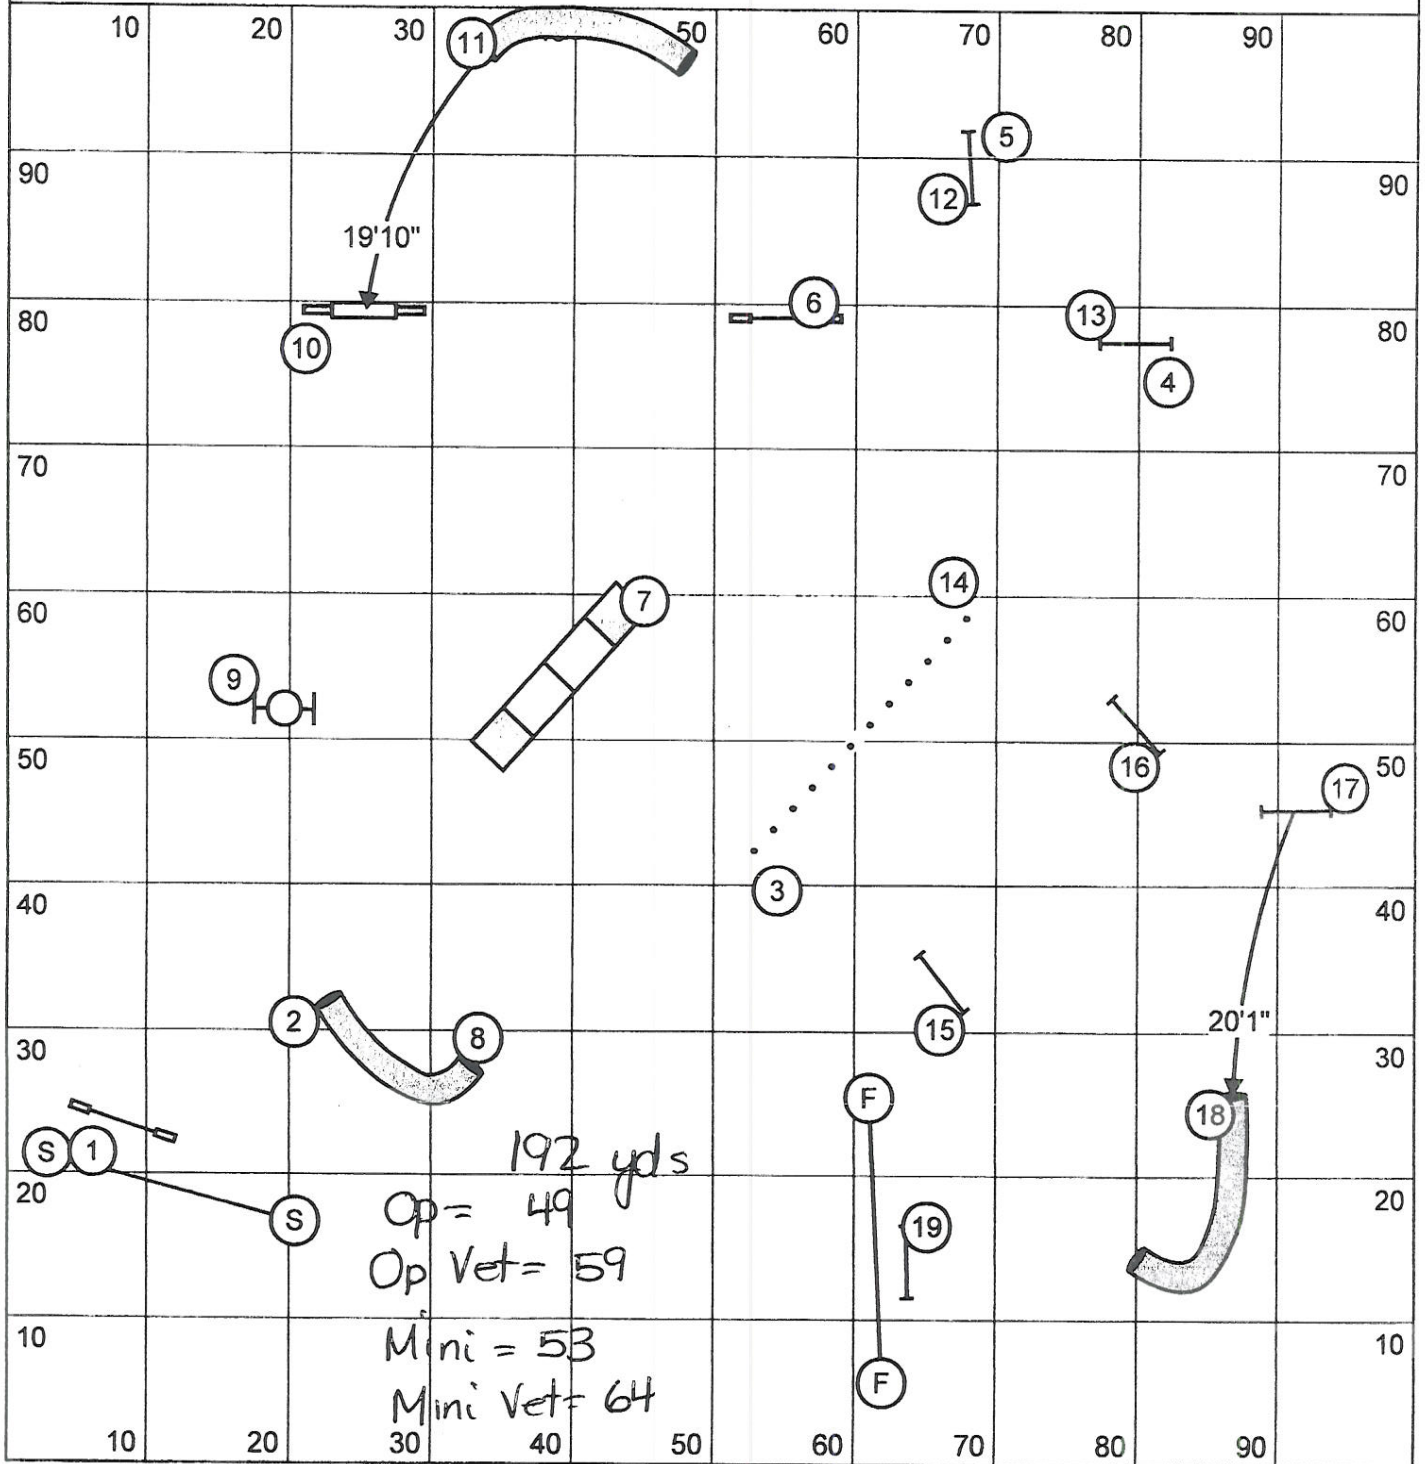

DRhodes
 July 5/2011

Dogs at Large
 July 5, 2011
 Deborah Rhodes
 Steeplechase 1
 Est YPS = Open = 3.90; Mini = 3.60

DRhodes
July 5/11

Dogs at Large
July 5, 2011
Deborah Rhodes
Starters Jumpers 1
Est YPS = Open = 3.30; Mini = 3.10

DRhodes
July 5/11

Dogs at Large
July 5, 2011
Deborah Rhodes
Advanced Jumpers 1
Est YPS = Open = 3.70; Mini = 3.50

DRhodes

July 5/11

Dogs at Large
July 5, 2011
Deborah Rhodes
Masters Jumpers 1
Est YPS = Open = 4.00; Mini = 3.80