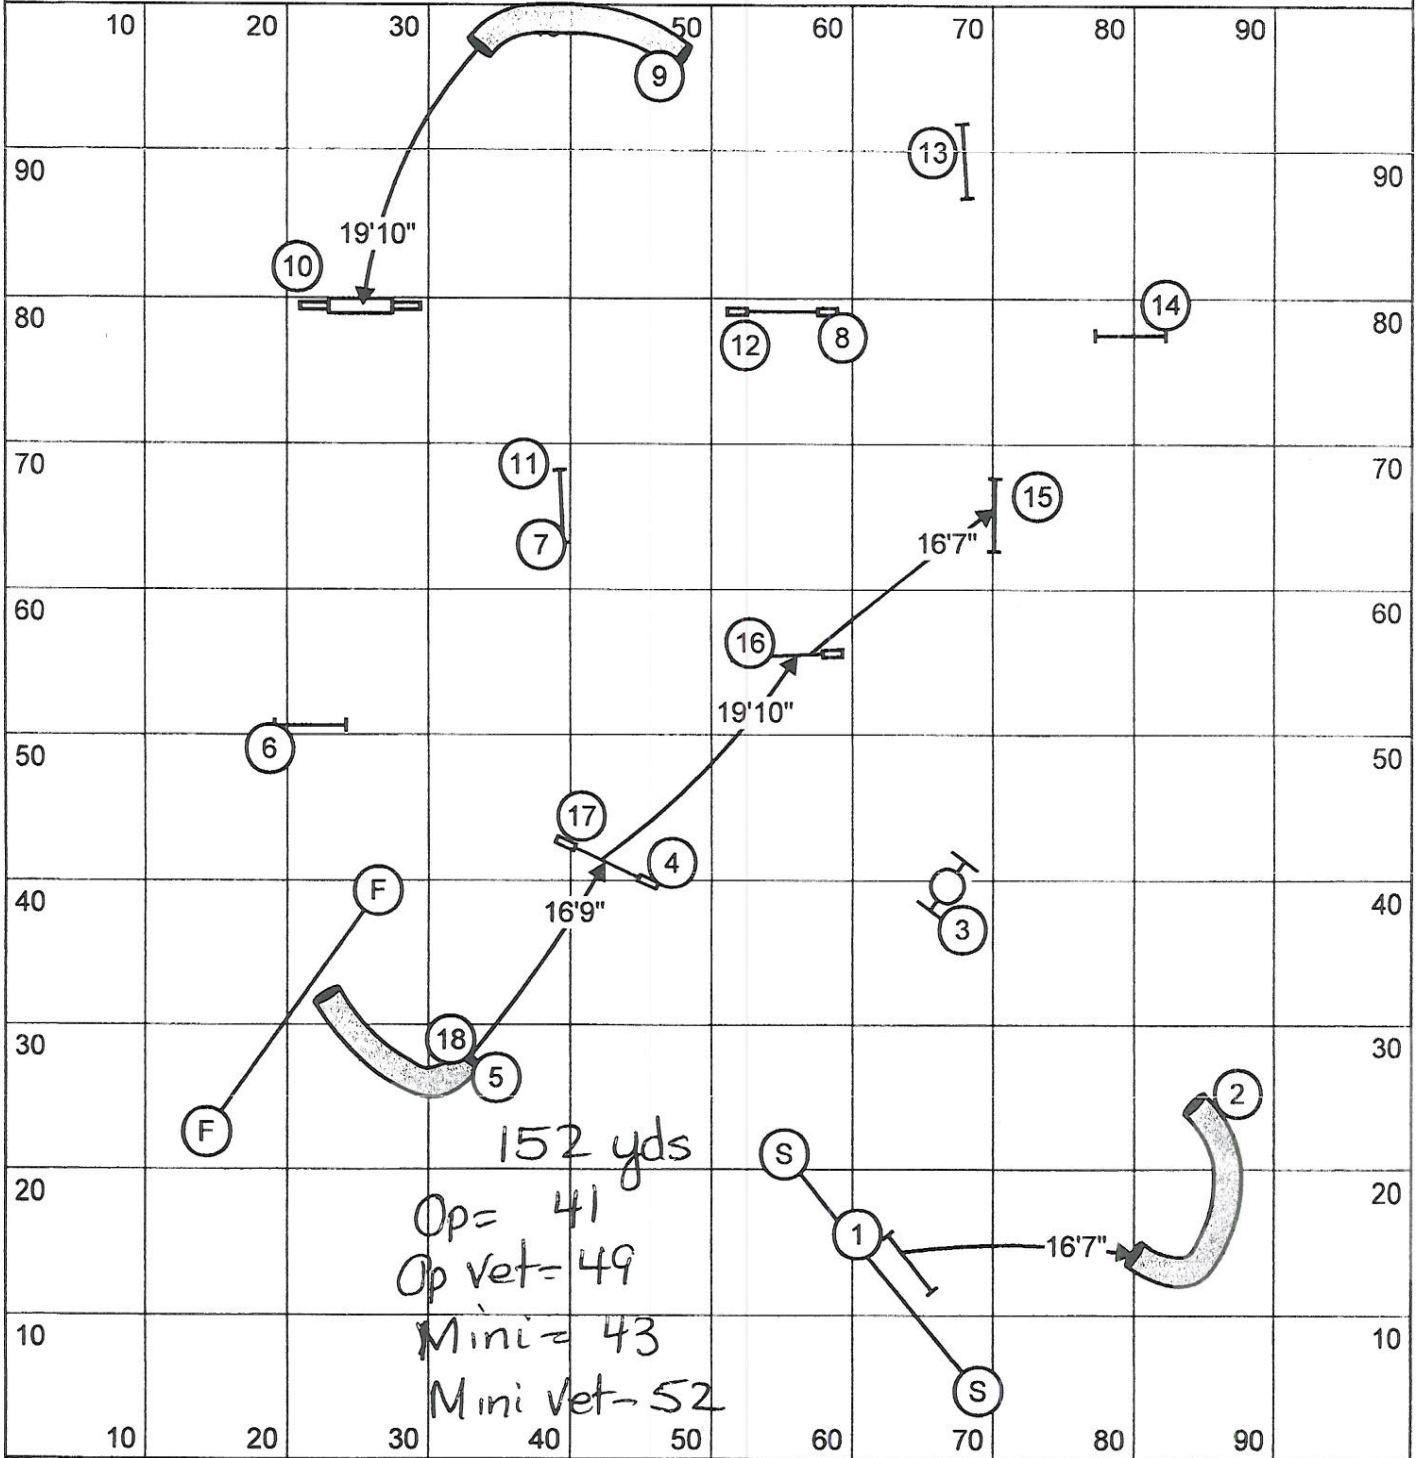

DRhodes
 July 5/2011

Dogs at Large
 July 5, 2011
 Deborah Rhodes
 Steeplechase 1
 Est YPS = Open = 3.90; Mini = 3.60

DRhodes
July 5/11

Dogs at Large
July 5, 2011
Deborah Rhodes
Starters Jumpers 1
Est YPS = Open = 3.30; Mini = 3.10

DRhodes
July 5/11

Dogs at Large
July 5, 2011
Deborah Rhodes
Advanced Jumpers 1
Est YPS = Open = 3.70; Mini = 3.50

DRhodes

July 5/11

Dogs at Large
July 5, 2011
Deborah Rhodes
Masters Jumpers 1
Est YPS = Open = 4.00; Mini = 3.80